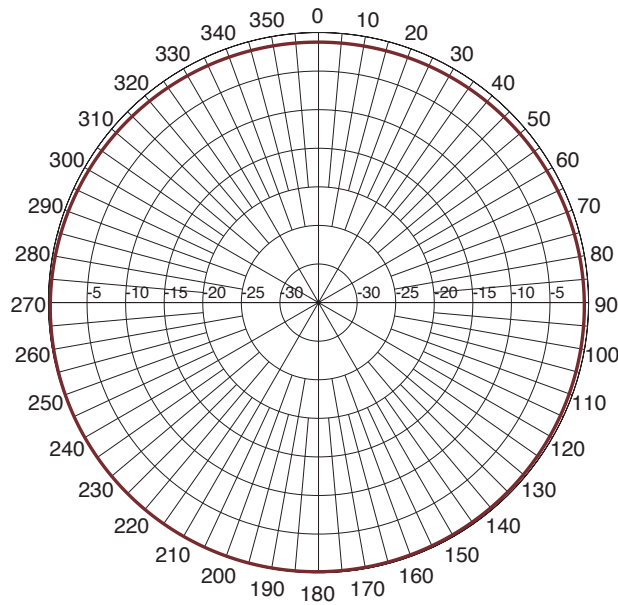

Radiation Patterns

2450MHz - AZ